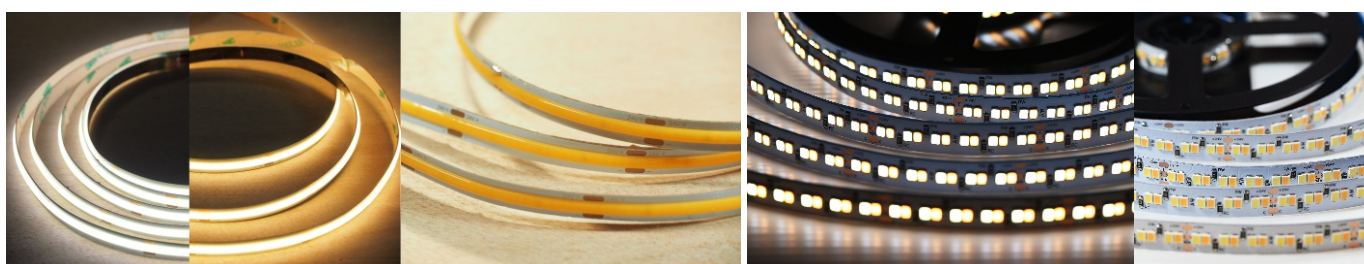

LED燈條系列

LED Strip Series

最小裁減長度	電路板寬度(mm)	每米光通量(lm/m)	備註
3LED/50mm	8	450	亦提供紅、黃、藍
3LED/25mm	8	900	
6LED/50mm	8	1000	
3LED/25mm	5	900	
6LED/50mm	5	900	
3LED/50mm	10	1000	
6LED/100mm	10	1000	
7LED/50mm	10	2100	
7LED/50mm	16	2700	雙排LED
6+6LED/100mm	10	1000	2700K+6000K
6+6LED/50mm	10	1900	2700K+6000K
6LED/100mm	10		
12LED/25mm	8	1100	Chip On Board 無光點
24LED/50mm	8	1100	