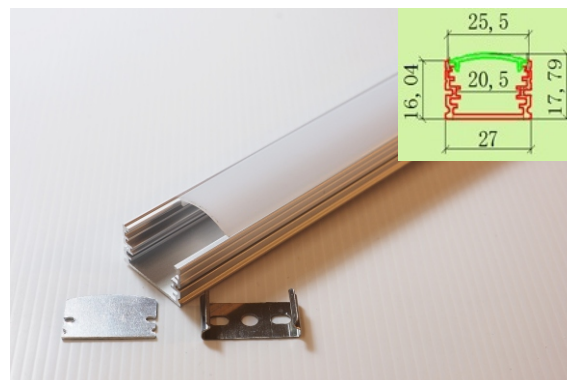

AL-23.5X10x31

AL-23.5x20

尺寸: 寬23.5mm*高20.5mm

AL-27x16

尺寸: 寬27mm*高17.8mm

AL-30X20

尺寸: 寬30mm*高20mm

備註: