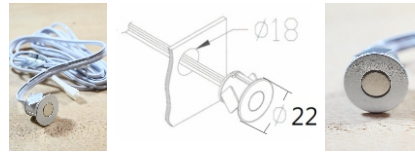

觸摸開關(帶調光功能) Touch Dimming Sensor

型號 Model No.	AW-SWITCH-02
工作電流 Current	3A
輸入電壓 Input	12V /24V DC
輸出功率 Output	12V/36W,24V/72W
感應器尺寸 Dimension(mm)	嵌入孔 Ø 18 mm* 本體直徑 Ø 22mm* 厚度15mm