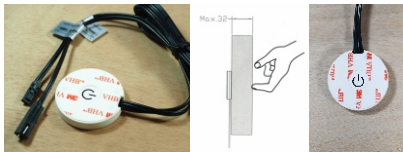

隔木板開關 Touch Sensor

型號 Model No.	AW-SWITCH-01
工作電流 Current	3A
輸入電壓 Input	12V /24V DC
輸出功率 Output	12V/36W,24V/72W
感應距離 Range	<3.2 CM
感應器尺寸 Dimension(mm)	本體直徑 Ø 44 mm* 厚度8mm