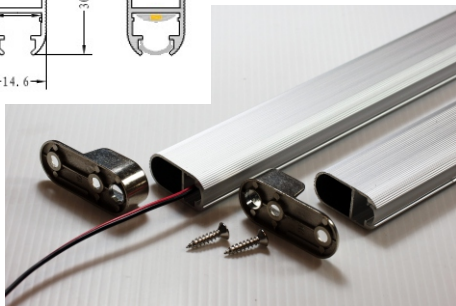

感應器連接方式

揮手感應開關 及 門片感應器

型號 Model No.	AWIR-HAND/AWIR-DOOR (揮手感應) / (門片感應)
工作電流 Working Current	3A
輸入電壓 Input Voltage	12/24V DC
輸出功率 Output Wattage	12V DC/36W, 24V DC/72W
尺寸 Dimension (mm)	17x28x63mm(H)x(W)x(L)
感應距離 Effective Range	< 10 CM

*單門感應 One Door with Sensor

*雙門感應 Double Doors with Sensor

*三門感應 Three Doors with Sensors

櫥櫃專用感應開關/櫥櫃專用鋁條

Cabinet LED Sensor and Lighting

櫥櫃鋁條

AL-15x30 衣櫃吊衣桿燈

尺寸: 寬14.6mm*高30mm