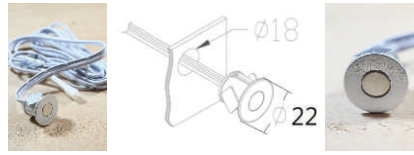

觸摸開關(帶調光功能) Touch Dimming Sensor

型號 Model No.	AW-SWITCH-02
工作電流 Current	3A
輸入電壓 Input	12V /24V DC
輸出功率 Output	12V/36W,24V/72W
感應器尺寸 Dimension(mm)	嵌孔 Ø18 mm* 本體直徑 Ø22mm* 厚度15mm