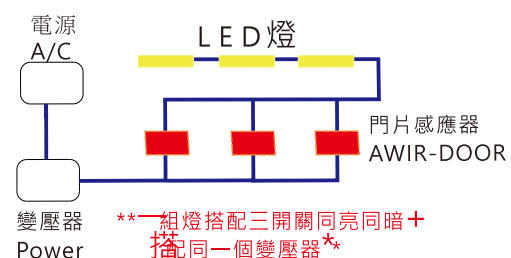

感應器連接方式

揮手感應開關 及 門片感應器

| | |
|----------------------|--------------------------------------|
| 型號 Model No. | AWIR-HAND/AWIR-DOOR (揮手感應)/(門片感應) |
| 工作電流 Working Current | 3A |
| 輸入電壓 Input Voltage | 12/24V DC |
| 輸出功率 Output Wattage | 12V DC/36W, 24V DC/72W |
| 尺寸 Dimension (mm) | 17x28x63mm(H)x(W)x(L) |
| 感應距離 Effective Range | < 10 CM |

*單門感應 One Door with Sensor

*雙門感應 Double Doors with Sensor

*三門感應 Three Doors with Sensors

櫥櫃專用感應開關/櫥櫃專用鋁條

彩鈺照明

Cabinet LED Sensor and Lighting

AL-15x30 衣櫃吊衣桿燈

尺寸: 寬 14.6mm*高30mm