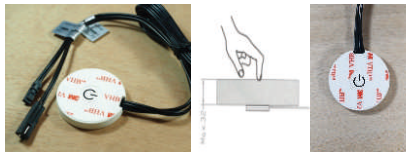

LED燈條系列

LED Strip Series

彩鈺照明

| 最小裁減長度 | 電路板寬度(mm) | 每米光通量(lm/m) | 備註 |
|--------------|-----------|-------------|----------------------|
| 3LED/50mm | 8 | 450 | 亦提供紅、黃、藍 |
| 3LED/25mm | 8 | 900 | |
| 6LED/50mm | 8 | 1000 | |
| 3LED/25mm | 5 | 900 | |
| 6LED/50mm | 5 | 900 | |
| 3LED/50mm | 10 | 1000 | |
| 6LED/100mm | 10 | 1000 | |
| 7LED/50mm | 10 | 2100 | |
| 7LED/50mm | 16 | 2700 | 雙排LED |
| 6+6LED/100mm | 10 | 1000 | 2700K+6000K |
| 6+6LED/50mm | 10 | 1900 | 2700K+6000K |
| 6LED/100mm | 10 | | |
| 12LED/25mm | 8 | 1100 | Chip On Board 無光點 |
| 24LED/50mm | 8 | 1100 | |

隔木板開關 Touch Sensor

| | |
|---------------------|-----------------------|
| 型號 Model No. | AW-SWITCH-01 |
| 工作電流 Current | 3A |
| 輸入電壓 Input | 12V /24V DC |
| 輸出功率 Output | 12V/36W,24V/72W |
| 感應距離 Range | <3.2 CM |
| 感應器尺寸 Dimension(mm) | 本體直徑 Ø44 mm* 厚度8mm |