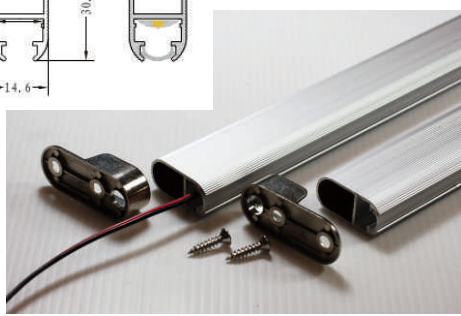

感應器連接方式

揮手感應開關 及 門片感應器

| | |
|----------------------|--------------------------------------|
| 型號 Model No. | AWIR-HAND/AWIR-DOOR (揮手感應)/(門片感應) |
| 工作電流 Working Current | 3A |
| 輸入電壓 Input Voltage | 12/24V DC |
| 輸出功率 Output Wattage | 12V DC/36W, 24V DC/72W |
| 尺寸 Dimension (mm) | 17x28x63mm(H)x(W)x(L) |
| 感應距離 Effective Range | < 10 CM |

*單門感應 One Door with Sensor

*雙門感應 Double Doors with Sensor

*三門感應 Three Doors with Sensors

櫥櫃專用感應開關/櫥櫃專用鋁條

彩鈺照明

Cabinet LED Sensor and Lighting

AL-15x30 衣櫃吊衣桿燈

尺寸: 寬 14.6mm*高30mm