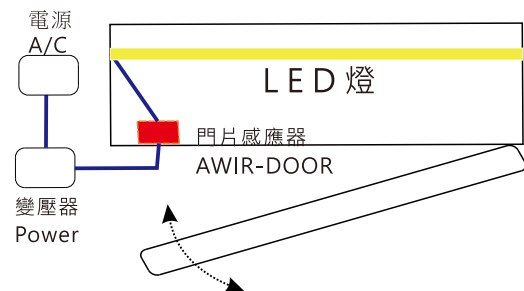

感應器連接方式

揮手感應開關 及 門片感應器

| | |
|----------------------|--------------------------------------|
| 型號 Model No. | AWIR-HAND/AWIR-DOOR (揮手感應)/(門片感應) |
| 工作電流 Working Current | 3A |
| 輸入電壓 Input Voltage | 12/24V DC |
| 輸出功率 Output Wattage | 12V DC/36W, 24V DC/72W |
| 尺寸 Dimension (mm) | 17x28x63mm(H)x(W)x(L) |
| 感應距離 Effective Range | < 10 CM |

*單門感應 One Door with Sensor

*雙門感應 Double Doors with Sensor

*三門感應 Three Doors with Sensors

櫥櫃專用感應開關/櫥櫃專用鋁條

彩鈺照明

Cabinet LED Sensor and Lighting

AL-15x30 衣櫃吊衣桿燈

尺寸: 寬 14.6mm*高30mm